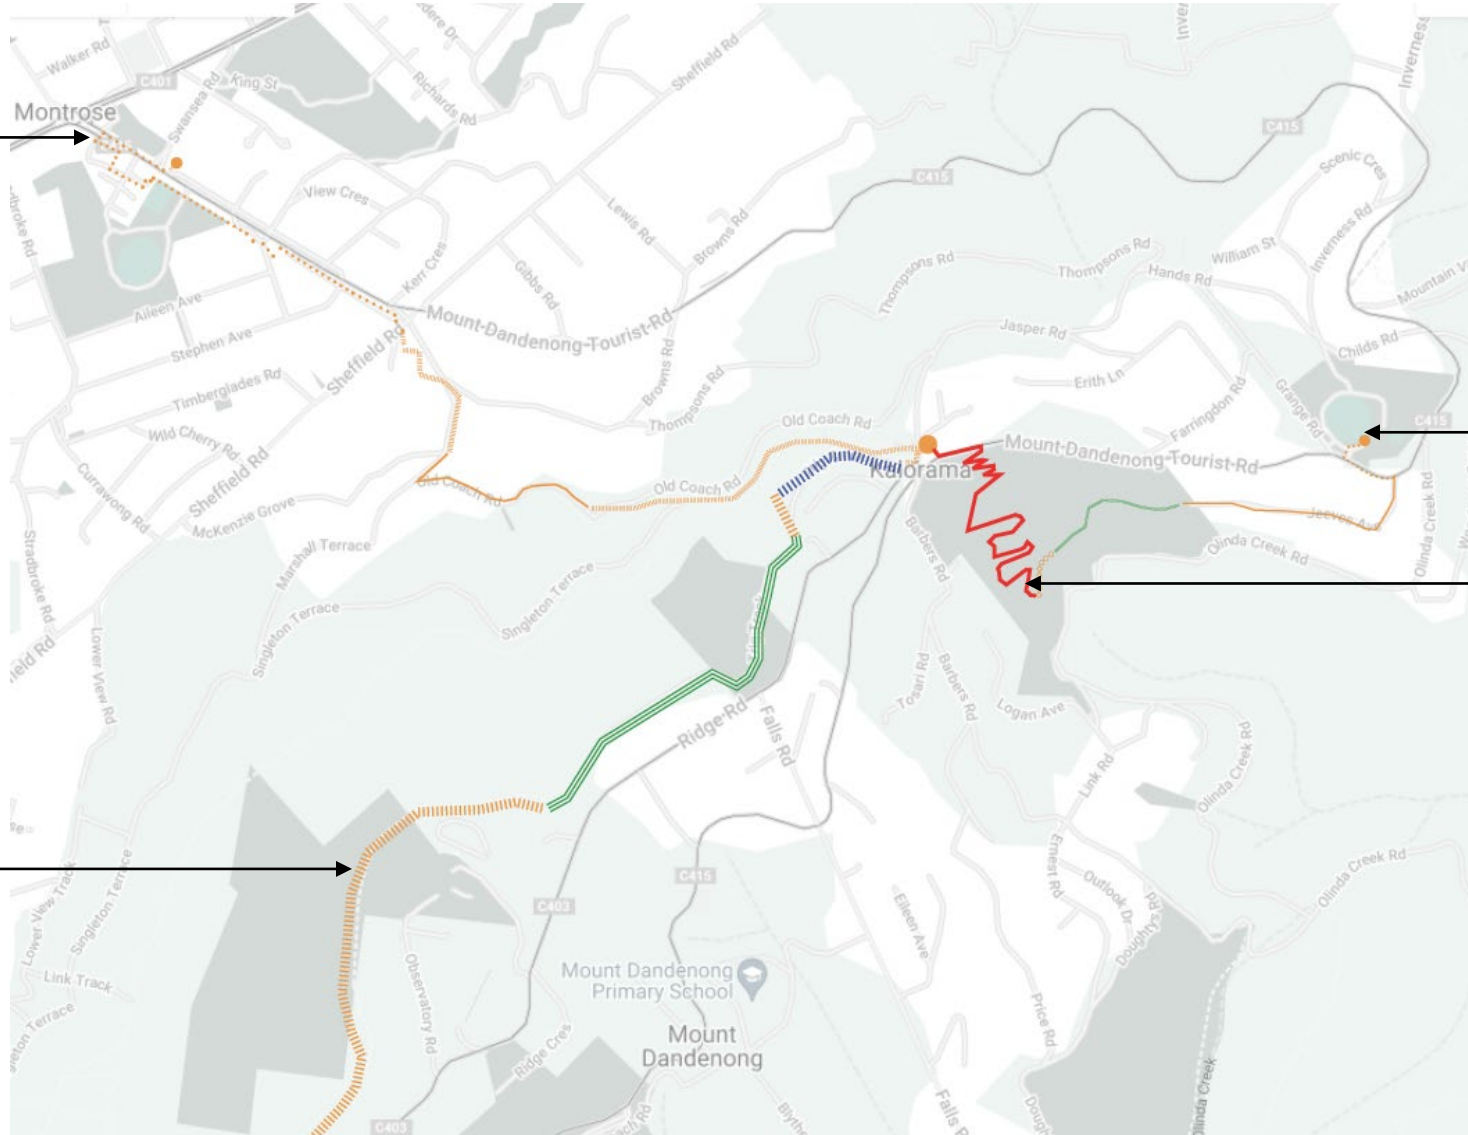

ngurrak barring

Experience 01 – Land Art

Experience 01 – Land Art

EXPERIENCE 1A
Montrose - Kalorama

EXPERIENCE 1B
Karwarra - Kalorama

EXPERIENCE 2
Kalorama – Mount Dandenong

LAND ART – Centre Piece
Main connection for the three experiences.
Connection from 5 Ways Intersection across to the upper carpark from Silvan Dam Lookout down towards picnic area and lower carparks towards May Moon Track

Experience 01 – Land Art

Existing Site – Kalorama Park

Proposed Site – Kalorama Park

Experience 01 – Land Art

Centrepiece Elements	% of works
Trails (650m) and DDA path (150m)	60%
Landscaping	15%
Artwork	5%
Associated infrastructure (civil works)	20%

Centerpiece artwork, trails and associated infrastructure | Scope of works breakdown