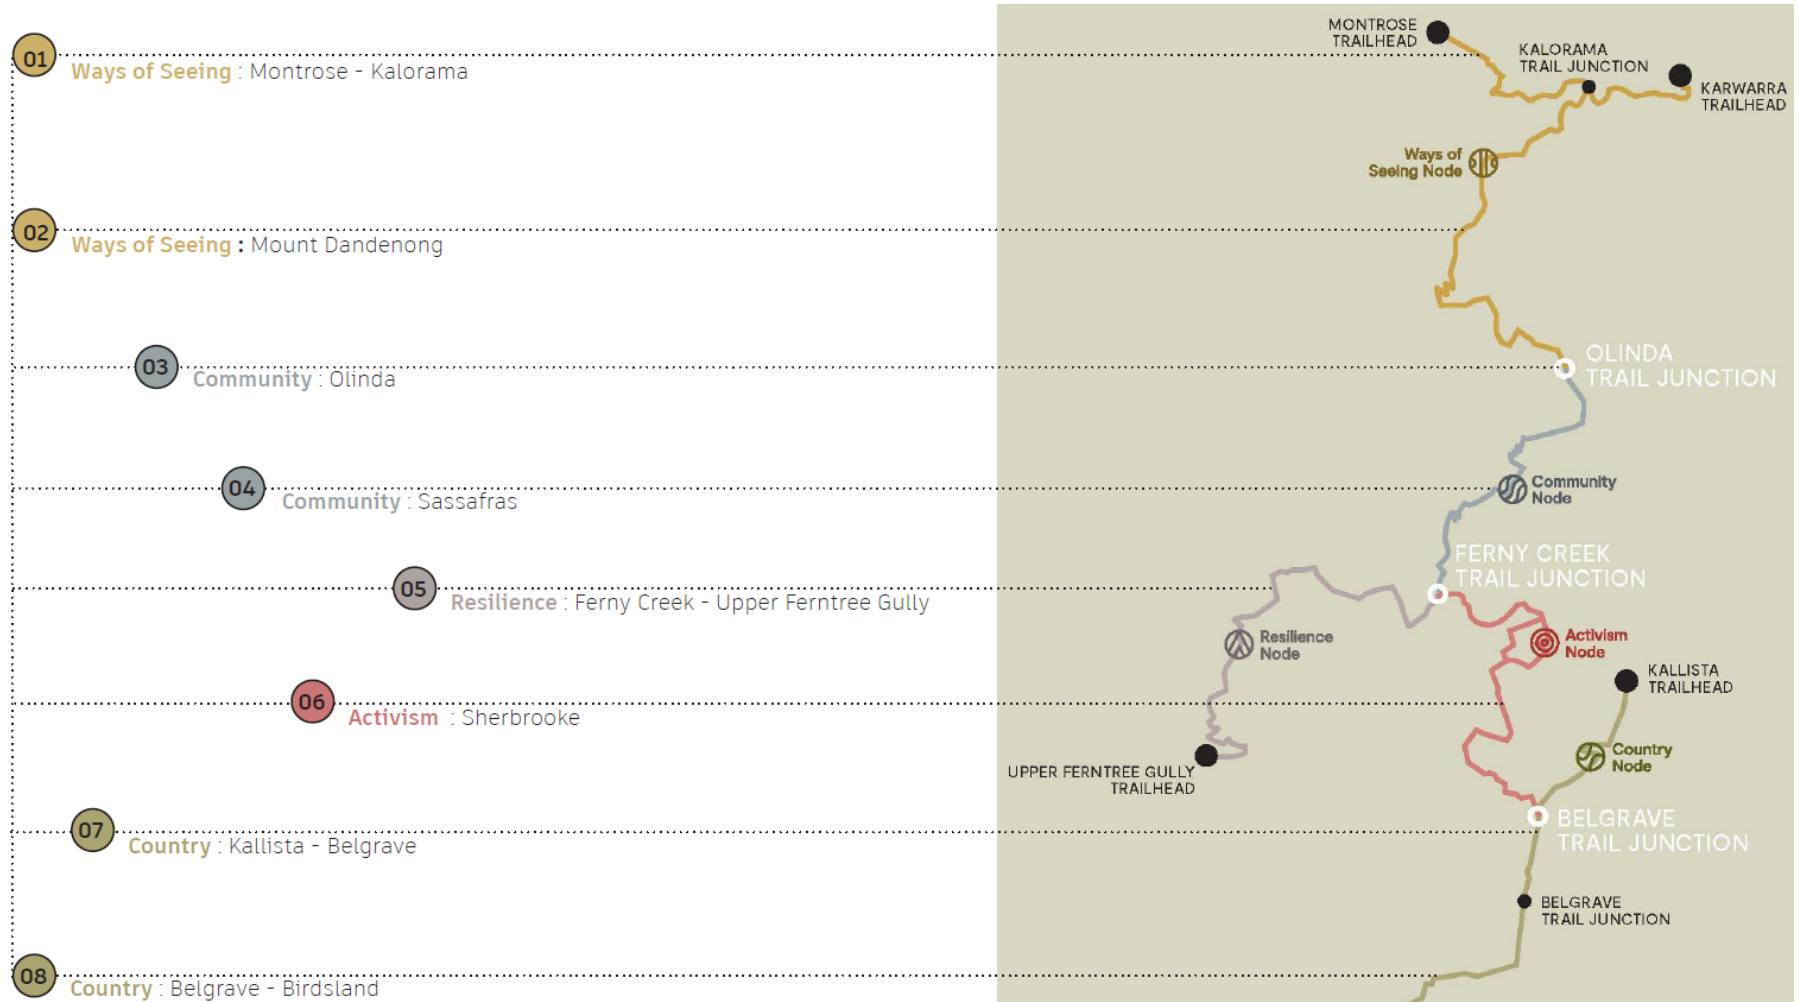

ngurrak barring

Experience 01 – Land Art

Experience 01 – Land Art

EXPERIENCE 1A
Montrose - Kalorama

EXPERIENCE 1B
Karwarra - Kalorama

EXPERIENCE 2
Kalorama – Mount Dandenong

LAND ART – Centre Piece
Main connection for the three experiences.
Connection from 5 Ways Intersection across to the upper carpark from Silvan Dam Lookout down towards picnic area and lower carparks towards May Moon Track

Experience 01 – Land Art

Existing Site – Kalorama Park

Proposed Site – Kalorama Park

Experience 01 – Land Art

Centrepiece Elements	% of works
Trails (650m) and DDA path (150m)	60%
Landscaping	15%
Artwork	5%
Associated infrastructure (civil works)	20%

Centerpiece artwork, trails and associated infrastructure | Scope of works breakdown